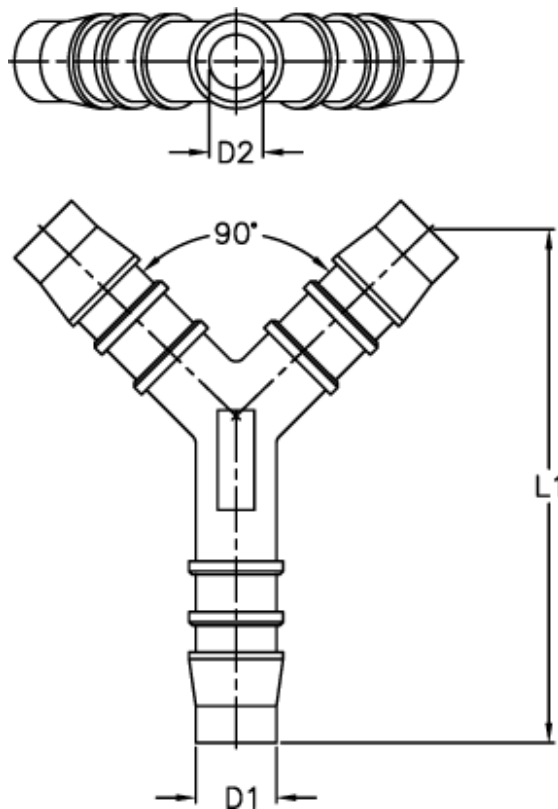

Article number: 027708900010

Description: Norma hose coupling YS 10

Measures

D1 = 10

D2 = 7.0

L1 = 54.0